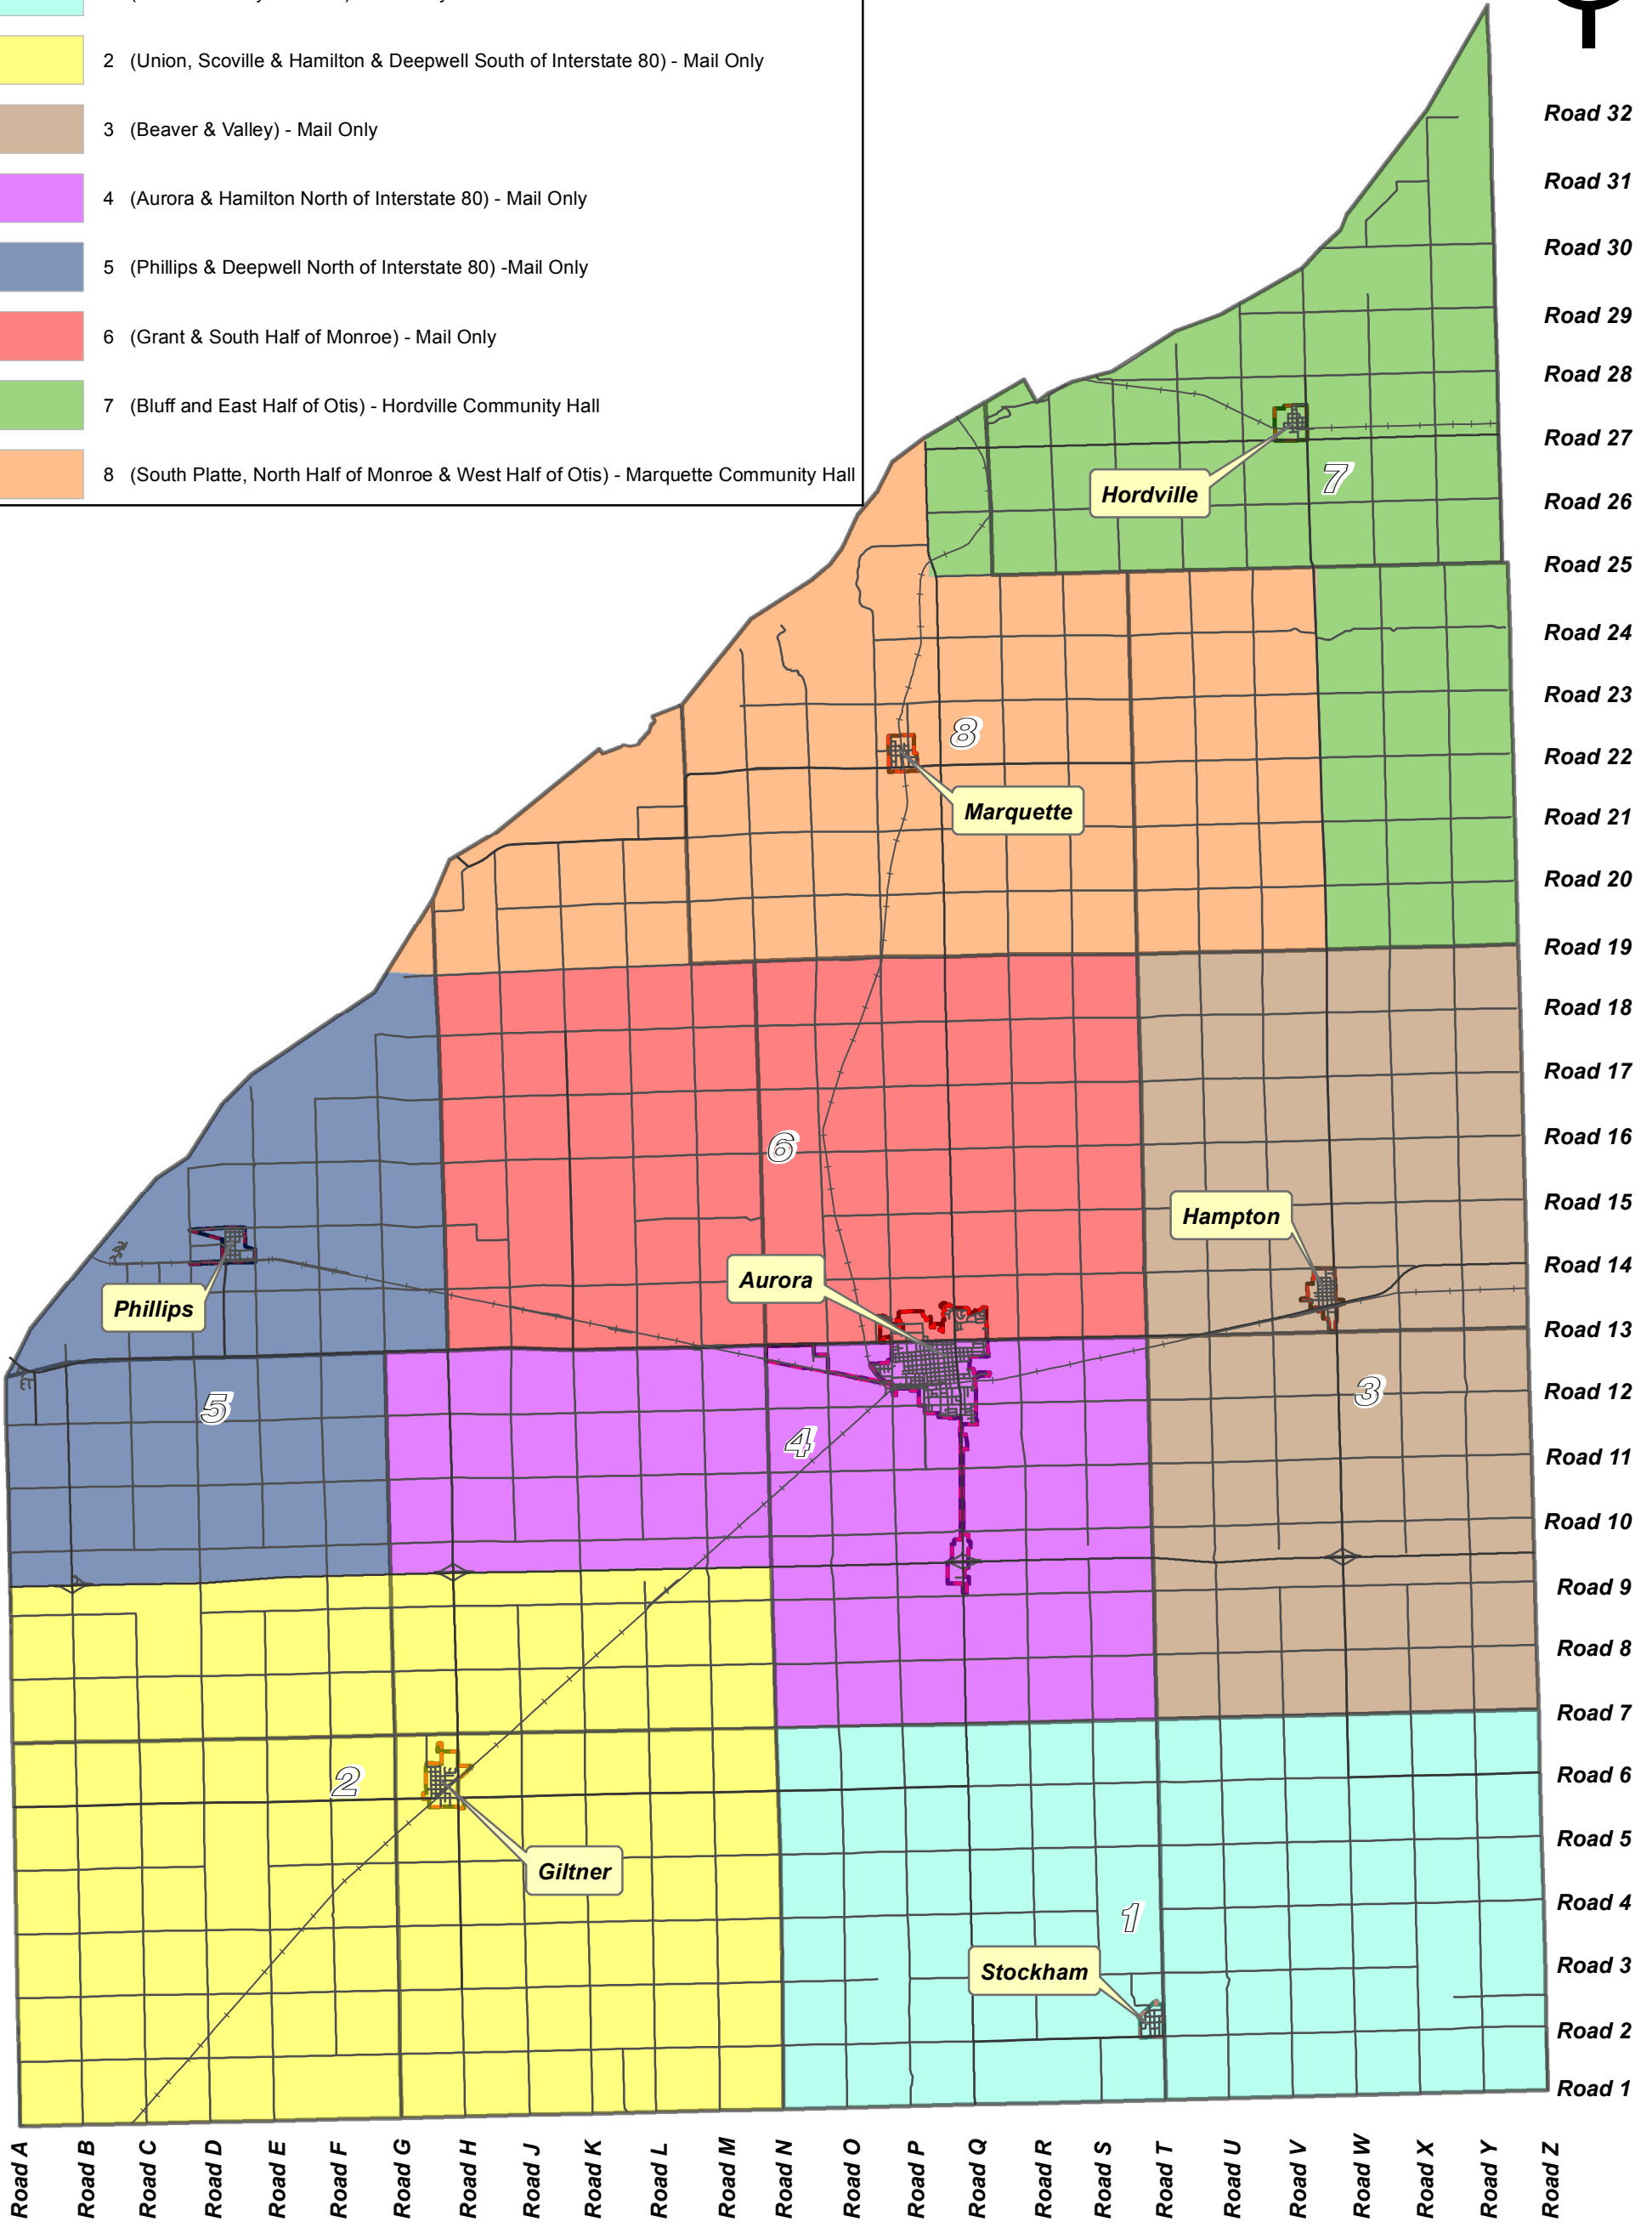

# Rural Polling Locations and Villages

- 1 (Farmers Valley & Orville) - Mail Only
- 2 (Union, Scoville & Hamilton & Deepwell South of Interstate 80) - Mail Only
- 3 (Beaver & Valley) - Mail Only
- 4 (Aurora & Hamilton North of Interstate 80) - Mail Only
- 5 (Phillips & Deepwell North of Interstate 80) -Mail Only
- 6 (Grant & South Half of Monroe) - Mail Only
- 7 (Bluff and East Half of Otis) - Hordville Community Hall
- 8 (South Platte, North Half of Monroe & West Half of Otis) - Marquette Community Hall

## Hamilton County, NE Voting Precincts

Date: 3/3/2014