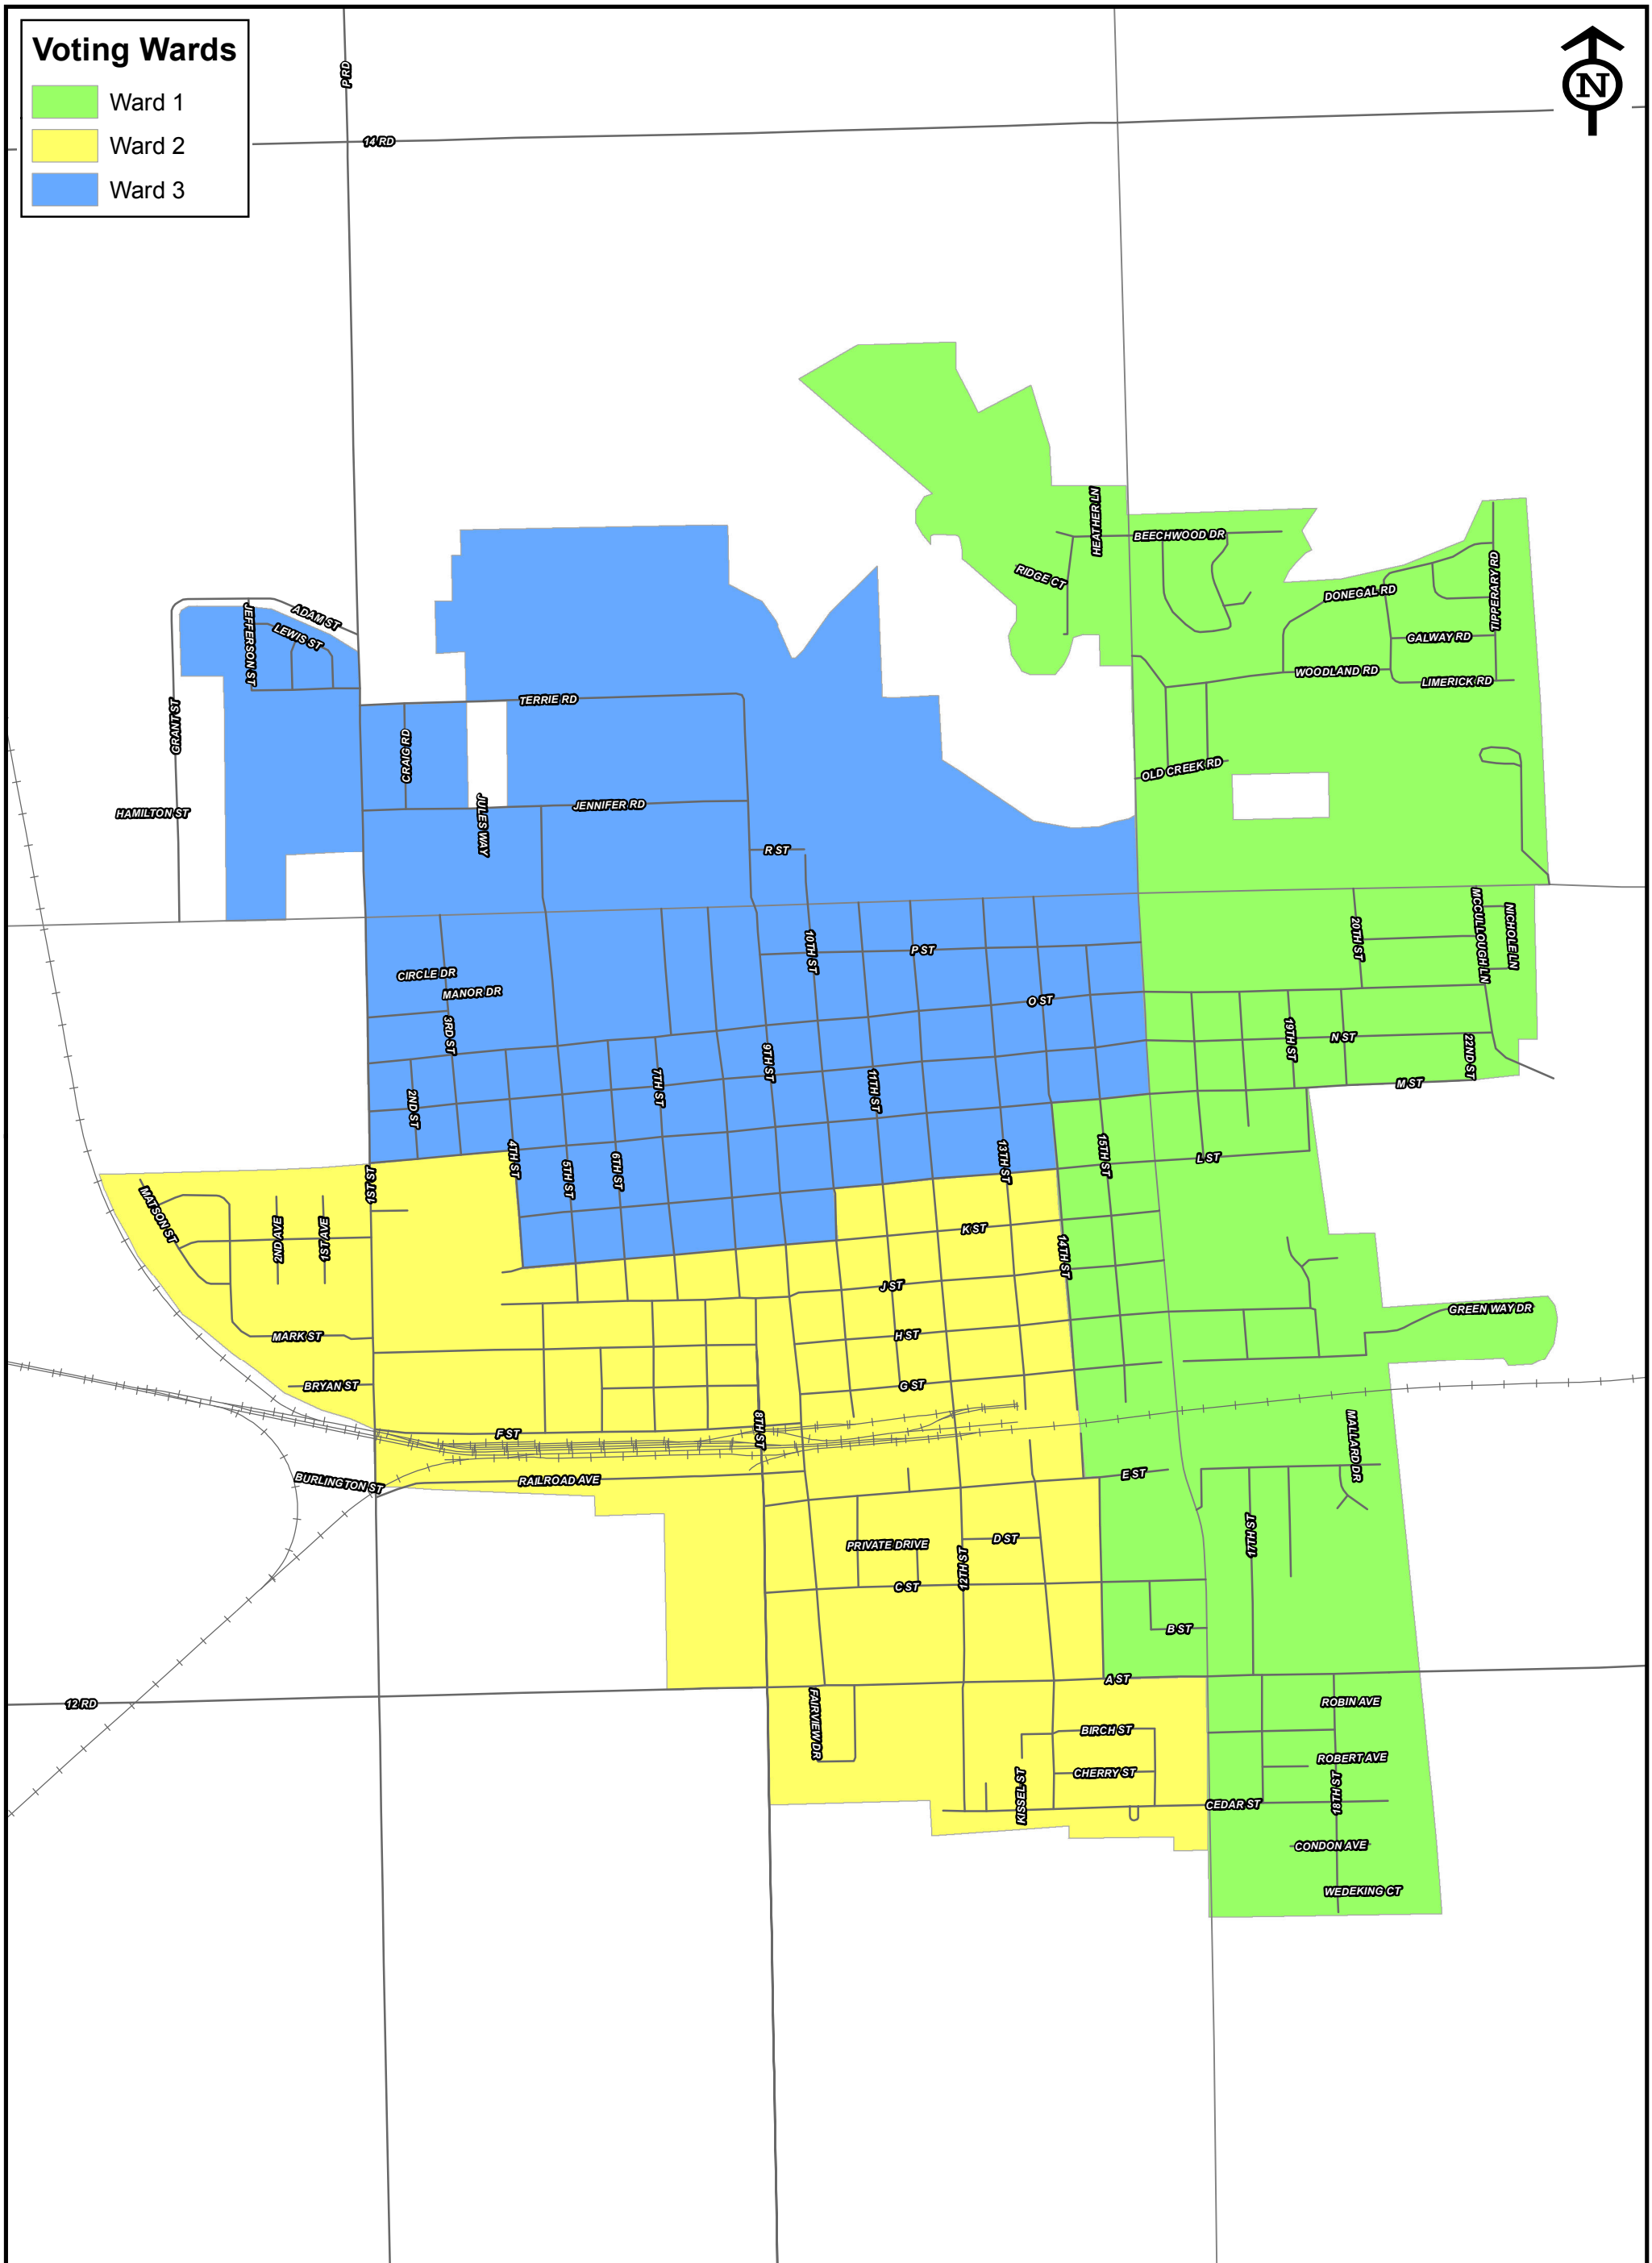

Voting Wards

- Ward 1
- Ward 2
- Ward 3

Hamilton County

GIS / Surveying

VOTING WARDS CITY OF AURORA, NEBRASKA